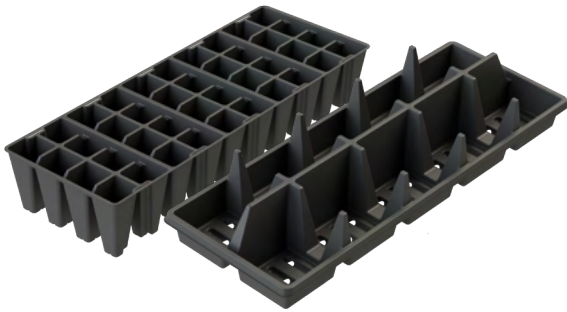

DP598N
OD 7.2" HT 6.5"
Capacity 0.7 US Gallons

Other colors:

12" Wallace Planter

DP1310M
OD 12.0" HT 9.4"
Capacity 3.1 US Gallons
Also available in 10" and 15"

12" Wallace Bowl

BL1310M
OD 12.0" HT 5.5"
Capacity 1.8 US Gallons

15" Urbana Bo-Oval

BV090G

OD 15.0" HT 6.1"

Capacity 1.5 US Gallons

Other colors:

Thu Nguyen
Director of Finance

Basic Grower Pots & Trays

Product Image			
Code	TRIN630H	TRIN800K	TRIN750J
Name	2.5QT-6.3" Round Grow Pot	2.5QT-8" Round Grow Pot	3QT-7.5" Round Grow Pot
Type	Thermoform	Thermoform	Thermoform
Outer Diameter (OD)	6.3 inch / 16.0 cm	8.0 inch / 20.0 cm	7.5 inch / 18.8 cm
Height (HT)	6.3 inch / 16.0 cm	5.0 inch / 12.7 cm	5.9 inch / 15.0 cm
Capacity	2.5 QT. / 2.3 liters	2.5 QT. / 2.5 liters	3.0 QT. / 2.8 liters
Skid Pack (Pot only)	10,080	12,900	8,568
Compatibility	TTY0106J	TTY0104G	-
Drainage holes	16	12	16

Product Image			
Code	TRIN900G	TSIN250H	TTY0132H
Name	1.5gal-9" Round Grow Pot	0.5PT-2.5" Square Grow Pot	32 Cell Tray
Type	Thermoform	Thermoform	Thermoform
Outer Diameter (OD)	9.0 inch / 23.0 cm	2.5 inch / 6.5 cm	20.0 inch / 50.8 cm
Height (HT)	7.9 inch / 20.0 cm	3.4 inch / 8.7 cm	7.0 inch / 17.8 cm
Capacity	1.5 gal. / 5.6 liters	0.5 PT. / 0.2 liters	2.8 inch / 7.0 cm
Skid Pack (Pot only)	4872	49,536	3094
Compatibility	-	TTY0132J	-
Drainage holes	5	4	4 per cell

Basic Grower Pots & Trays

508 Square

TIN0805H & TTY0805H

4.3" Round

TRIN430H & TTY0110K

3.5" Square

TSIN350K & TTY0118H

5.3" Square