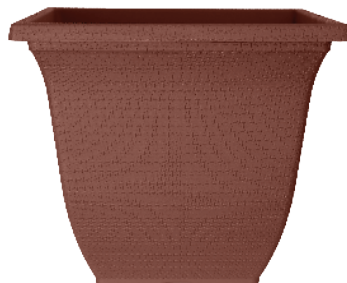

Beige Gray

Dark Red Brick

Earth Connected

Natural textures

Artisanal look

Earthy colors

01 Riverstone

Planter

Square Planter

Window Box

Low Square

Caramel Wood

Light Mocha

Cocoa Berry

02 Camelot

Planter

Square Planters

Dark Red Brick

Powdered Taupe

Powdered Foggy Gray

Home Sweet Home | Hazel White • Pumpkin Face | Persimmon Orange

Novelty

03 Home Sweet Home

Cover Pot